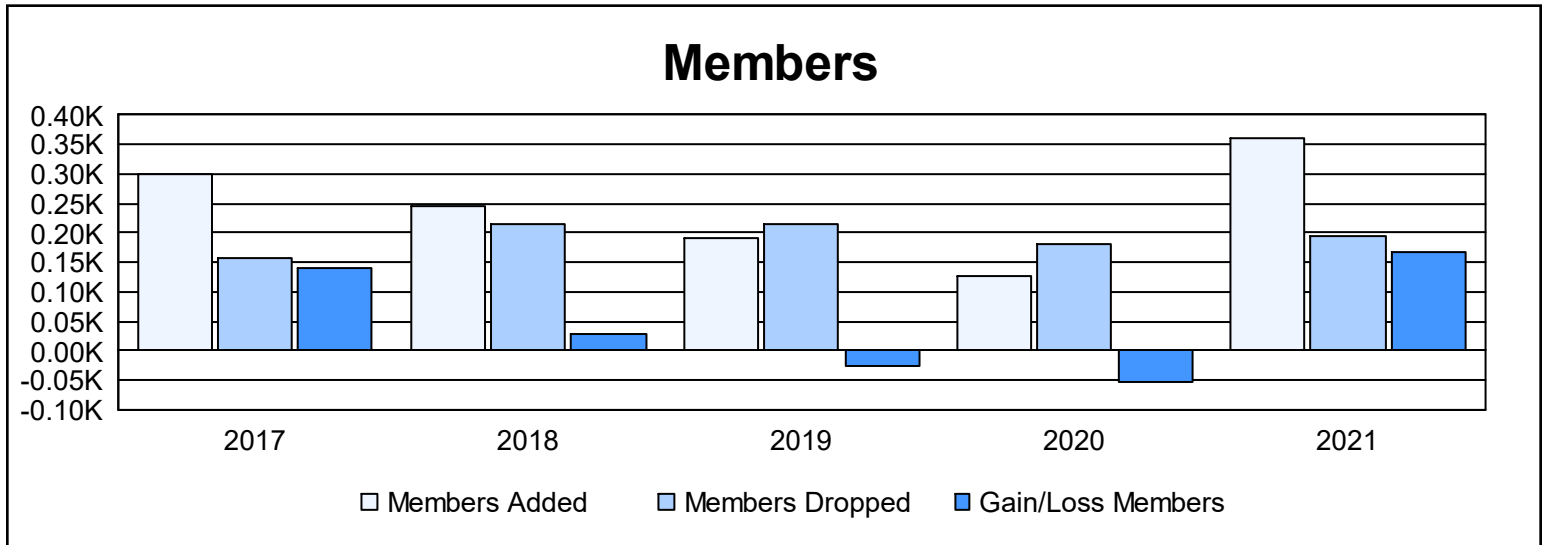

Year	New Clubs	Dropped Clubs	Gain/ Loss Clubs	New Members	Charter Members	Reinstate Members	Transfer Members	Total Member Added	Total Members Dropped	Gain/ Loss Members
2016-2017	3	0	3	190	88	16	5	299	158	141
2017-2018	3	0	3	148	82	9	5	244	214	30
2018-2019	2	1	1	123	59	7	1	190	216	-26
2019-2020	2	0	2	64	50	8	4	126	180	-54
2020-2021	4	0	4	217	122	22	1	362	193	169
<b>Average</b>	<b>3</b>	<b>0</b>	<b>3</b>	<b>148</b>	<b>80</b>	<b>12</b>	<b>3</b>	<b>244</b>	<b>192</b>	<b>52</b>

### Membership Composition June 2021 Cumulative