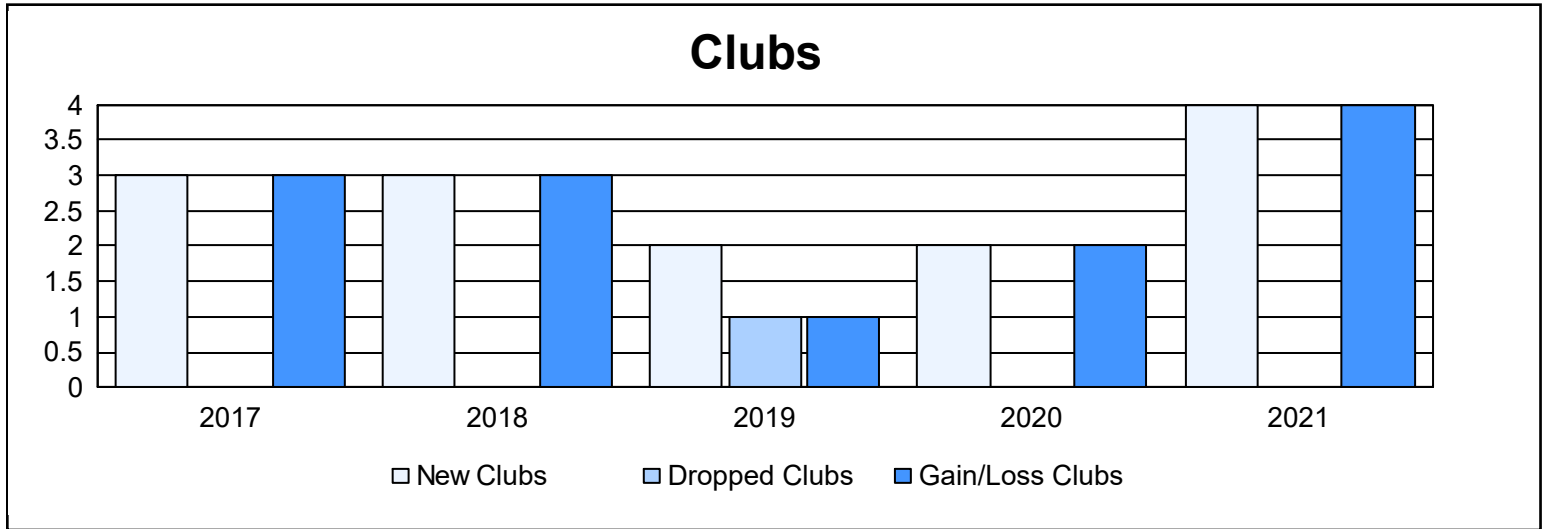

Year	New Clubs	Dropped Clubs	Gain/ Loss Clubs	New Members	Charter Members	Reinstate Members	Transfer Members	Total Member Added	Total Members Dropped	Gain/ Loss Members
2016-2017	3	0	3	190	88	16	5	299	158	141
2017-2018	3	0	3	148	82	9	5	244	214	30
2018-2019	2	1	1	123	59	7	1	190	216	-26
2019-2020	2	0	2	64	50	8	4	126	180	-54
2020-2021	4	0	4	217	122	22	1	362	193	169
<b>Average</b>	<b>3</b>	<b>0</b>	<b>3</b>	<b>148</b>	<b>80</b>	<b>12</b>	<b>3</b>	<b>244</b>	<b>192</b>	<b>52</b>

### Membership Composition June 2021 Cumulative